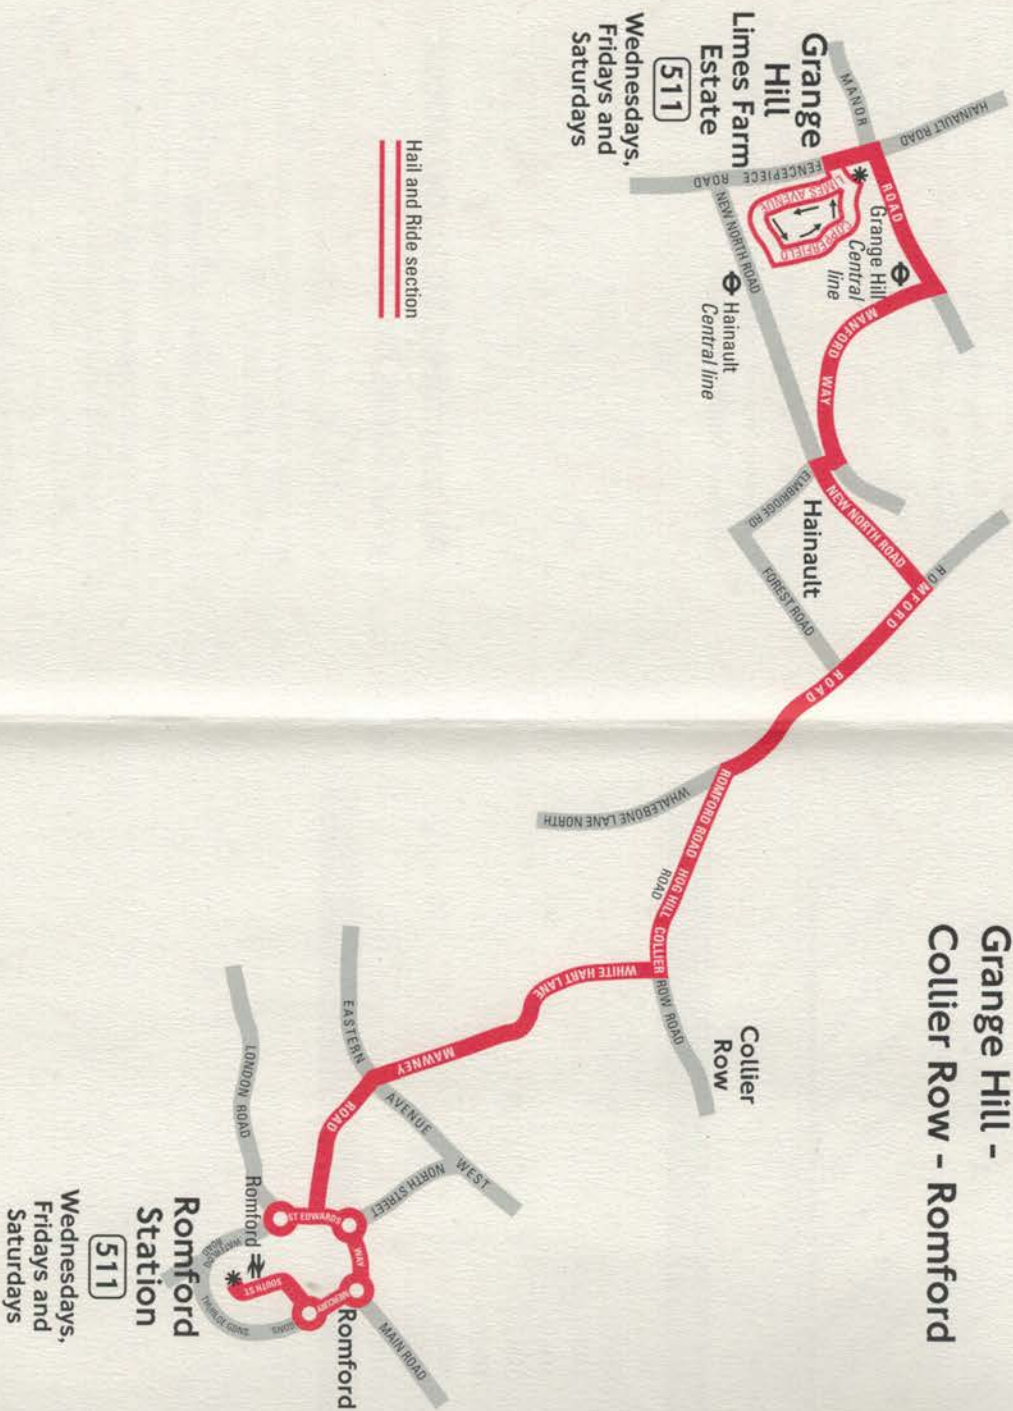

511

Grange Hill - Collier Row - Romford

Bus Passes, Travelcards and LT Cards

There are over 2000 pass agents throughout the London area, selling a wide range of daily, weekly and monthly Bus Passes. Most also sell Travelcards and LT Cards. Look out for this sign - your local agent is probably around the corner or on the way to work.

pass agent

Bus Passes, Travelcards and LT Cards can also be bought at local Underground Stations. Local British Rail Stations also sell Travelcards, and if served by the Underground, LT Cards.

London Travel Information 0171-222 1234 24 hours

For journey planning advice, times and fares for all bus and rail travel in London, please telephone 0171-222 1234 at any time day or night. Minicom users only 0171-918 3015.

If you have any comments regarding bus services please contact:

Customer Service Centre, London Transport Buses
55 Broadway, London, SW1H 0BD.
Telephone 0171-918 4300.

We do all we can to run the services shown but circumstances beyond our control mean that we may not always succeed. Sunday services generally run on Public Holidays. Special services run during Christmas and New Year Holiday, with no buses on Christmas Day.

London Transport Buses